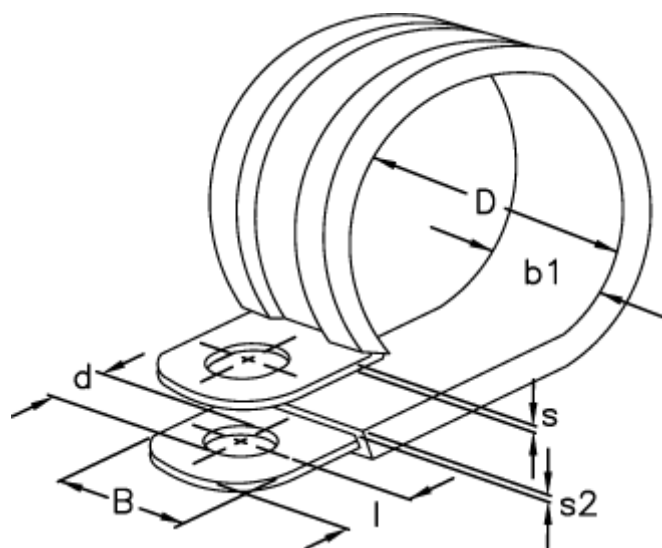

Article number: 029456112014

Description: Norma pipe retaining clip
RLGU 1. 14/12 W1

Measures

b1	= 15.0
d	= 6.4
Diameter D	= 14
l	= 6
s	= 0.8
s2	= 1.2
Width B	= 12